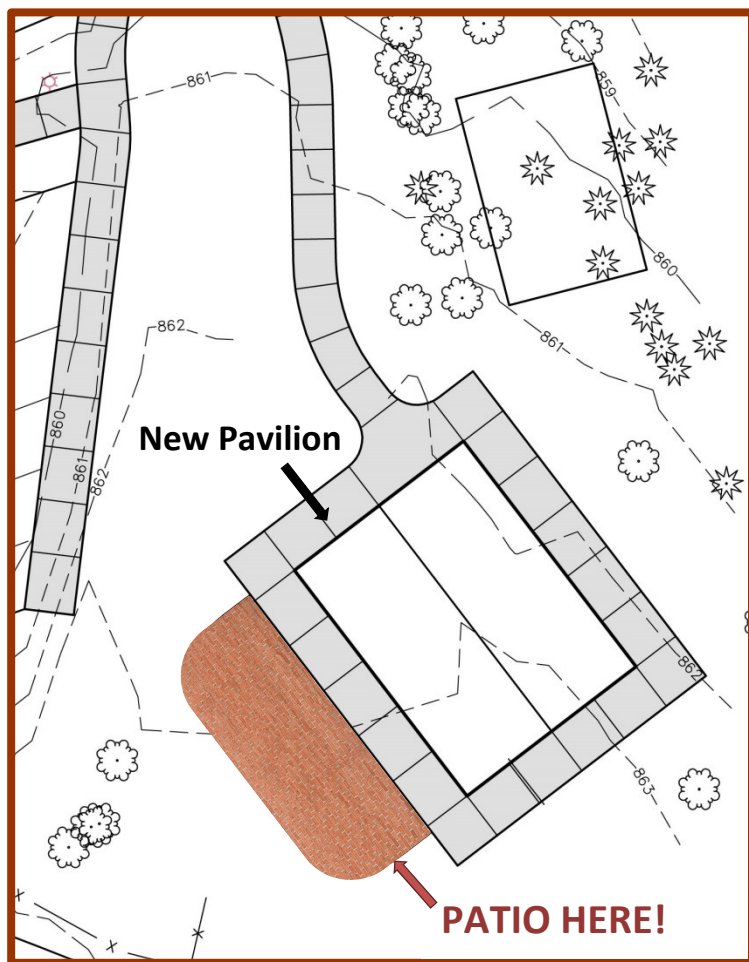

Woodland trails, serene river views, nature programs, campfires, school visits, Music in Nature, playing in the Nature Exploration Area, picnics, animal exhibits, story times and more.

Celebrate your Harris Nature Center experiences with a personalized Pavilion Patio brick!

4x8 Brick
\$50

8x8 Brick
\$100

12x12 Brick
\$400

Bricks will be available until all spaces are filled or the patio is constructed.